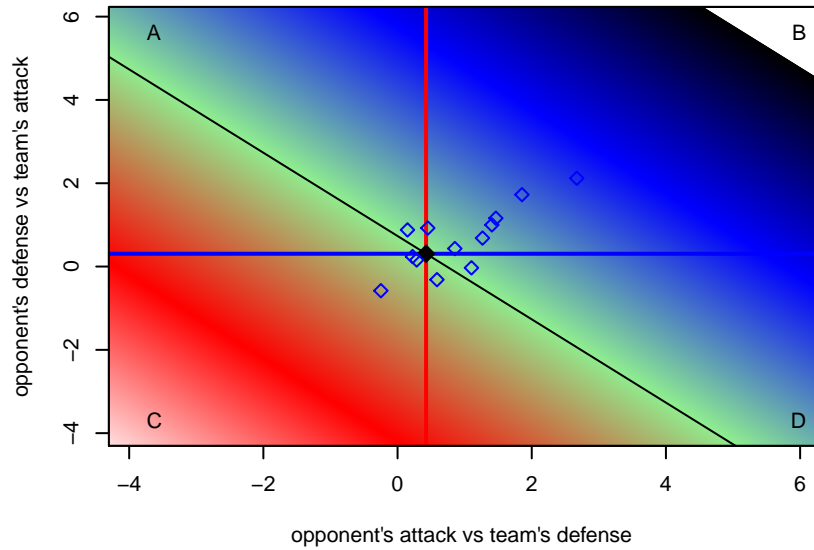

Bend FC Timbers White G00
 Dots are actual minus expected GF (blue circles) and GA (red triangles).
 Blue line is smoothed change in attack strength. Red is smoothed change in defense strength.

**attack and defense variance (black dot)
relative to other teams
and top 10 in region**

**attack and defense rating
relative to others at age
and all opponents in last 13 months**

**attack and defense rating
relative to others at age
and all opponents in last 13 months**

Performance relative to 13 month average

Performance relative to 13 month average

Distribution of opponents
 Red = Lose zone, Blue = Win zone, Green = Even
 Black line separates win/lose zones

lot. A=Neither has attack advantage, B=Opponent has both attack and defense advantage, C=Opponent has both attack and defense disadvantage, D=Both have