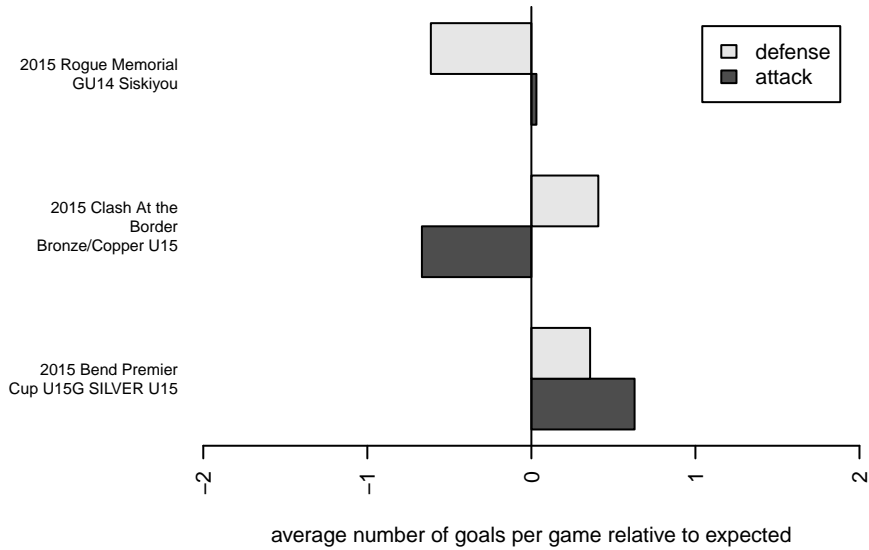

Bend FC Timbers White G00

Bend FC
 Bend, OR
 G00 total strength=906
 attack=1.36 defense=1.53

alt names used:
 BEND FC TIMBERS 00 GIRLS WHITE (OR)
 Bend FC Timbers Girls 00 White
 Bend FC Timbers White

Venues played:
 2015 Rogue Memorial GU14 Siskiyou
 2015 Clash At the Border Bronze/Copper U15
 2015 Bend Premier Cup U15G SILVER U15

Bend FC Timbers White G00
 Dots are actual minus expected GF (blue circles) and GA (red triangles).
 Blue line is smoothed change in attack strength. Red is smoothed change in defense strength.

**attack and defense variance (black dot)
relative to other teams
and top 10 in region**

**attack and defense rating
relative to others at age
and all opponents in last 13 months**

**attack and defense rating
relative to others at age
and all opponents in last 13 months**

Performance relative to 13 month average

Performance relative to 13 month average

Distribution of opponents
 Red = Lose zone, Blue = Win zone, Green = Even
 Black line separates win/lose zones

lot. A=Neither has attack advantage, B=Opponent has both attack and defense advantage, C=Opponent has both attack and defense disadvantage, D=Both have